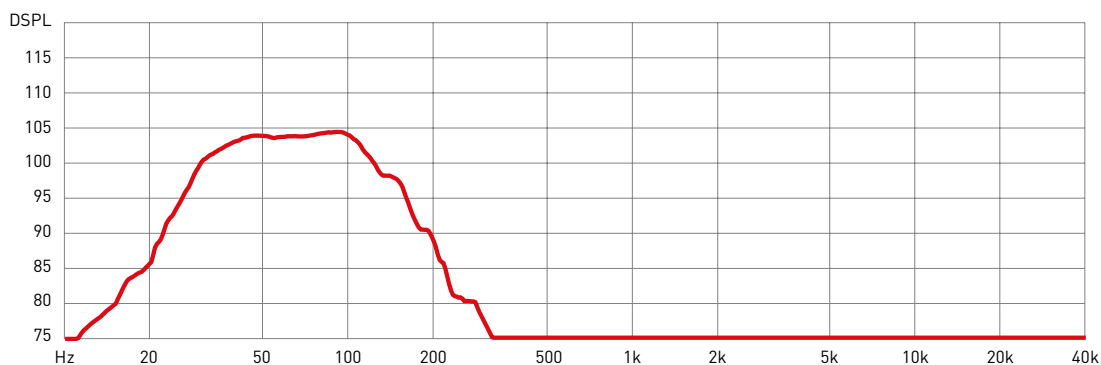

Frequency response

SPL vs Freq

ProTone

9 «а» Severnoye Shosse, Krasnoyarsk, Russia.

Tel.: +7 (391) 269-59-40, 269-59-90, www.protone.ru, e-mail: info@protone.ru