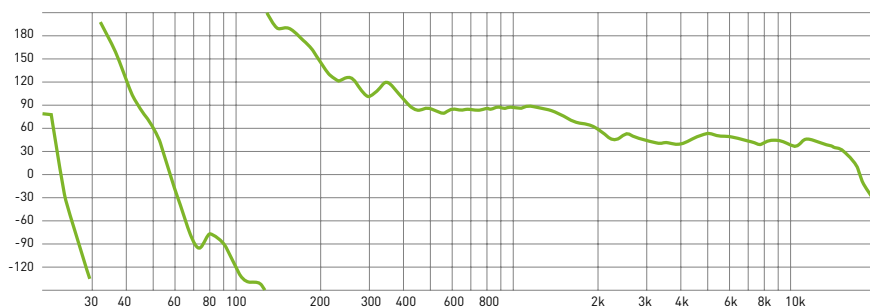

Phase

ProTone

9 «а» Severnoye Shosse, Krasnoyarsk, Russia.

Tel.: +7 (391) 269-59-40, 269-59-90, www.protone.ru, e-mail: info@protone.ru