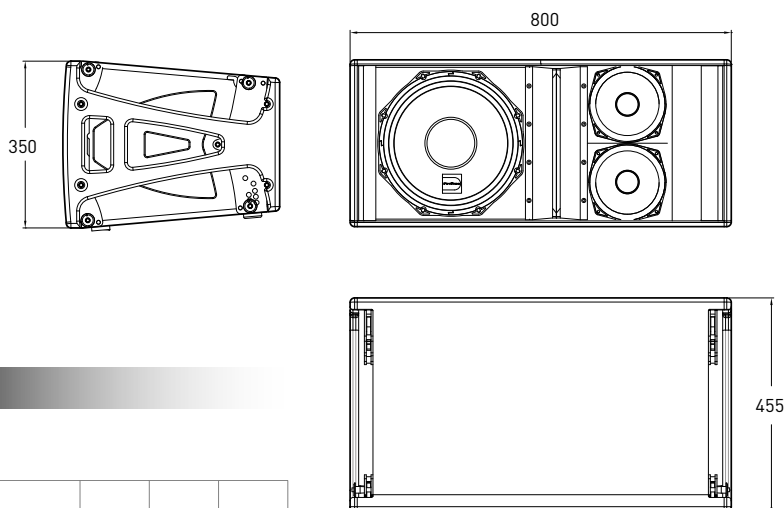

ProTone P701

3-WAY LINE ARRAY ELEMENT

Specifications

Speaker component	Low 12" 380MM, Mid 2x6" 165MM, Hi 3" 75MM
Frequency Response, Hz -3dB	60-18000
Power handling, w(AES)	600/260/90
Horizontal/ Vertical Coverage	90/10
Sensitivity, db	97/100/110
SPL 1m	128/128/131
Impedance, ohm	8/8/8
Conector	2xNeutrik Speakon NL8
Size HxWxD mm	350x800x455
Weight, kg	46