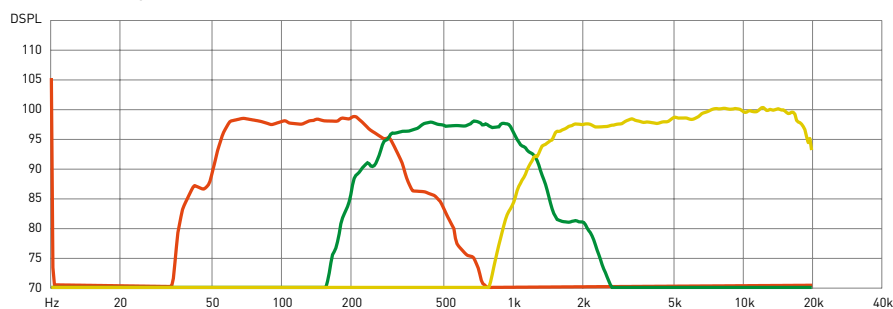

Frequency response

SPL vs Freq

Phase response