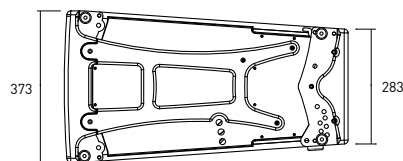

Phase response

ProTone

9 «а» Severnoye Shosse, Krasnoyarsk, Russia.

Tel.: +7 (391) 269-59-40, 269-59-90, www.protone.ru, e-mail: info@protone.ru