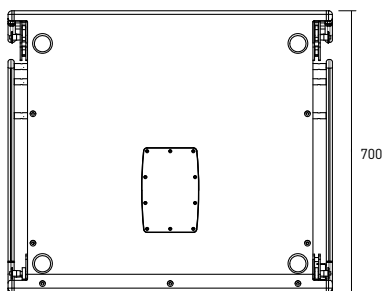

Phase response

ProTone

9 «а» Severnoye Shosse, Krasnoyarsk, Russia.

Tel.: +7 (391) 269-59-40, 269-59-90, www.protone.ru, e-mail: info@protone.ru