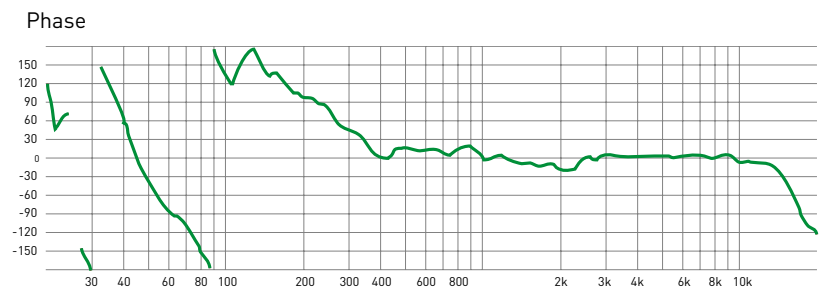

Phase response

ProTone

9 «а» Severnoye Shosse, Krasnoyarsk, Russia.

Tel.: +7 (391) 269-59-40, 269-59-90, www.protone.ru, e-mail: info@protone.ru