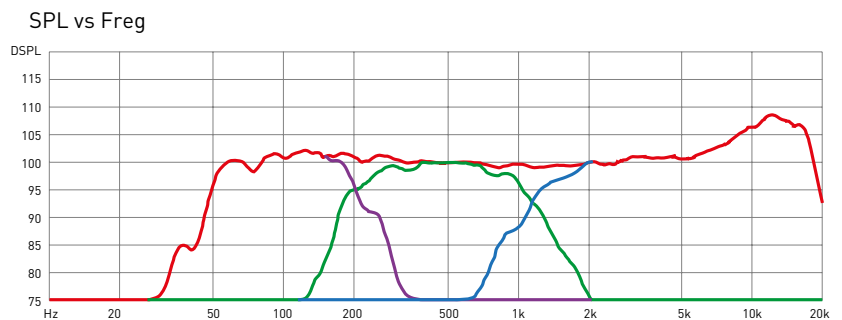

Frequency response